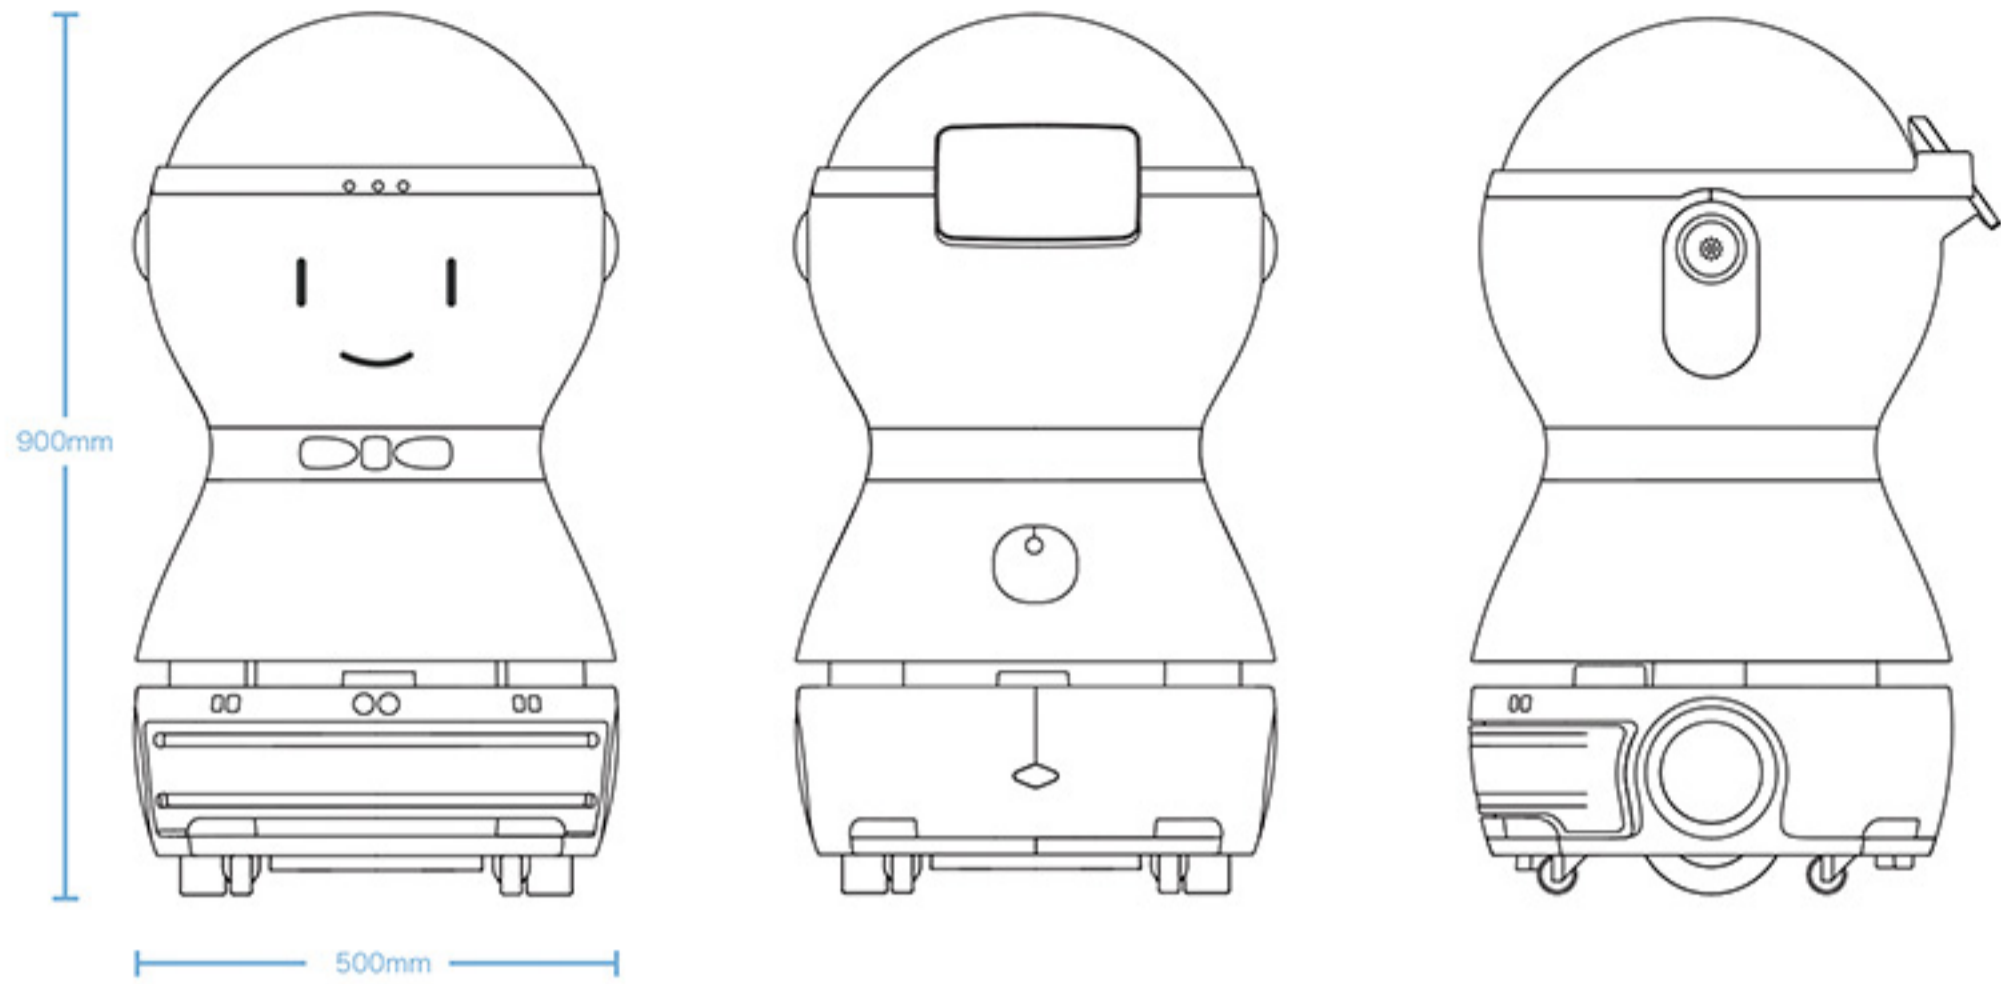

APPLICATIONS

hotel, office and other places need delivery man.

Data Sheet		Data Sheet	
Model	G3	Dimensions Of The Charging Set	230x220x290mm
Dimensions	500x500x900mm	Weight Of The Charging Set	1 kg
N.W.	65 kgs	Networks	WiFi/4G/Blue tooth
Max Speed	0.1 ~ 1 m/s	WiFi	802.11b/g/n
Max Slope	≤ 5 degree	Available Colors	White
Rated Power	90 W		
Battery Capacity	DC 48V 12 Ah		
Battery Life	10 hrs		
Standby Current	< 0.5A		
Standby Time	≥ 48 hrs		
Life Span	10000 hrs		
Working Environment	indoor, smooth floor		
Environment Temperature	0~45°C		
Type of Charging	Auto/Manual		
Time of Charging	4 hrs		
		Sensors	
		LIDAR	Y
		SLAM	Y
		Machine Vision	Y
		Deep Visual Recognition	Y
		Sonar Sensor	Y
		Infrared Sensor	Y
		Contact Sensor	Y