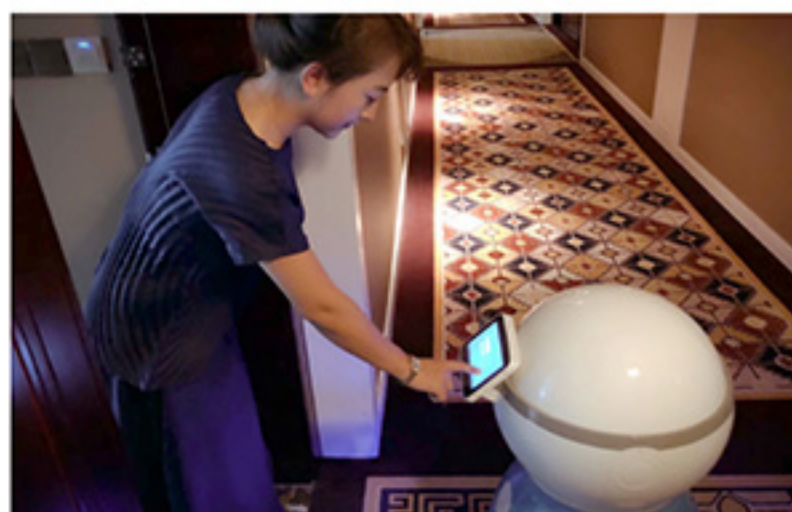

APPLICATIONS

hotel, office and other places need delivery man.