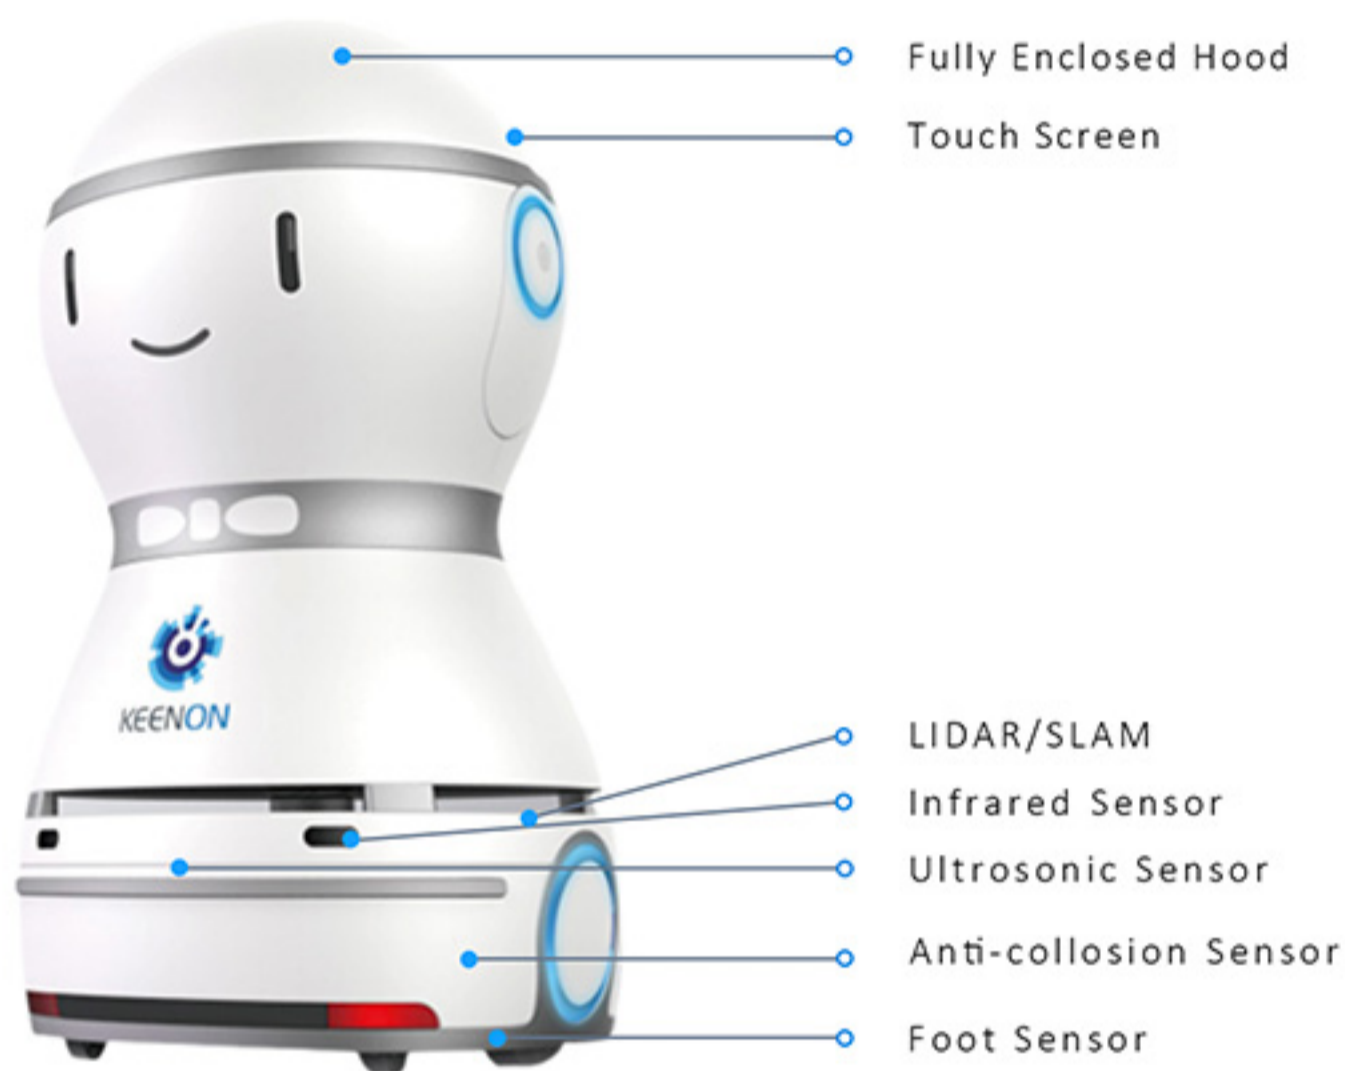

KEENON
ROBOTICS

PEANUT

Room Delivery Robot

The hotel delivery robot is specially designed for the hotel room delivery services. It makes an accurate room delivery service despite the complex hotel structures. The robotic waiter can reach the elevator, take the lift, send to the door, make a phone call to the guest and complete the delivery order. The whole process is autonomously and errorlessly done. The application of the hotel robot can bring more benefits to your business.

FEATURES

- ▶ Autonomous navigation and positioning.
- ▶ Mapping and path planning.
- ▶ Automatic obstacle avoidance.
- ▶ Capable of taking the lift .
- ▶ Capable of making phone call.
- ▶ Capable of accurate delivery.

APPLICATIONS

hotel, office and other places need delivery man.

Data Sheet		Data Sheet	
Model	G3	Dimensions Of The Charging Set	230x220x290mm
Dimensions	500x500x900mm	Weight Of The Charging Set	1 kg
N.W.	65 kgs	Networks	WiFi/4G/Blue tooth
Max Speed	0.1 ~ 1 m/s	WiFi	802.11b/g/n
Max Slope	≤ 5 degree	Available Colors	White
Rated Power	90 W		
Battery Capacity	DC 48V 12 Ah		
Battery Life	10 hrs		
Standby Current	< 0.5A		
Standby Time	≥ 48 hrs		
Life Span	10000 hrs		
Working Environment	indoor, smooth floor		
Environment Temperature	0~45°C		
Type of Charging	Auto/Manual		
Time of Charging	4 hrs		
		Sensors	
		LIDAR	Y
		SLAM	Y
		Machine Vision	Y
		Deep Visual Recognition	Y
		Sonar Sensor	Y
		Infrared Sensor	Y
		Contact Sensor	Y